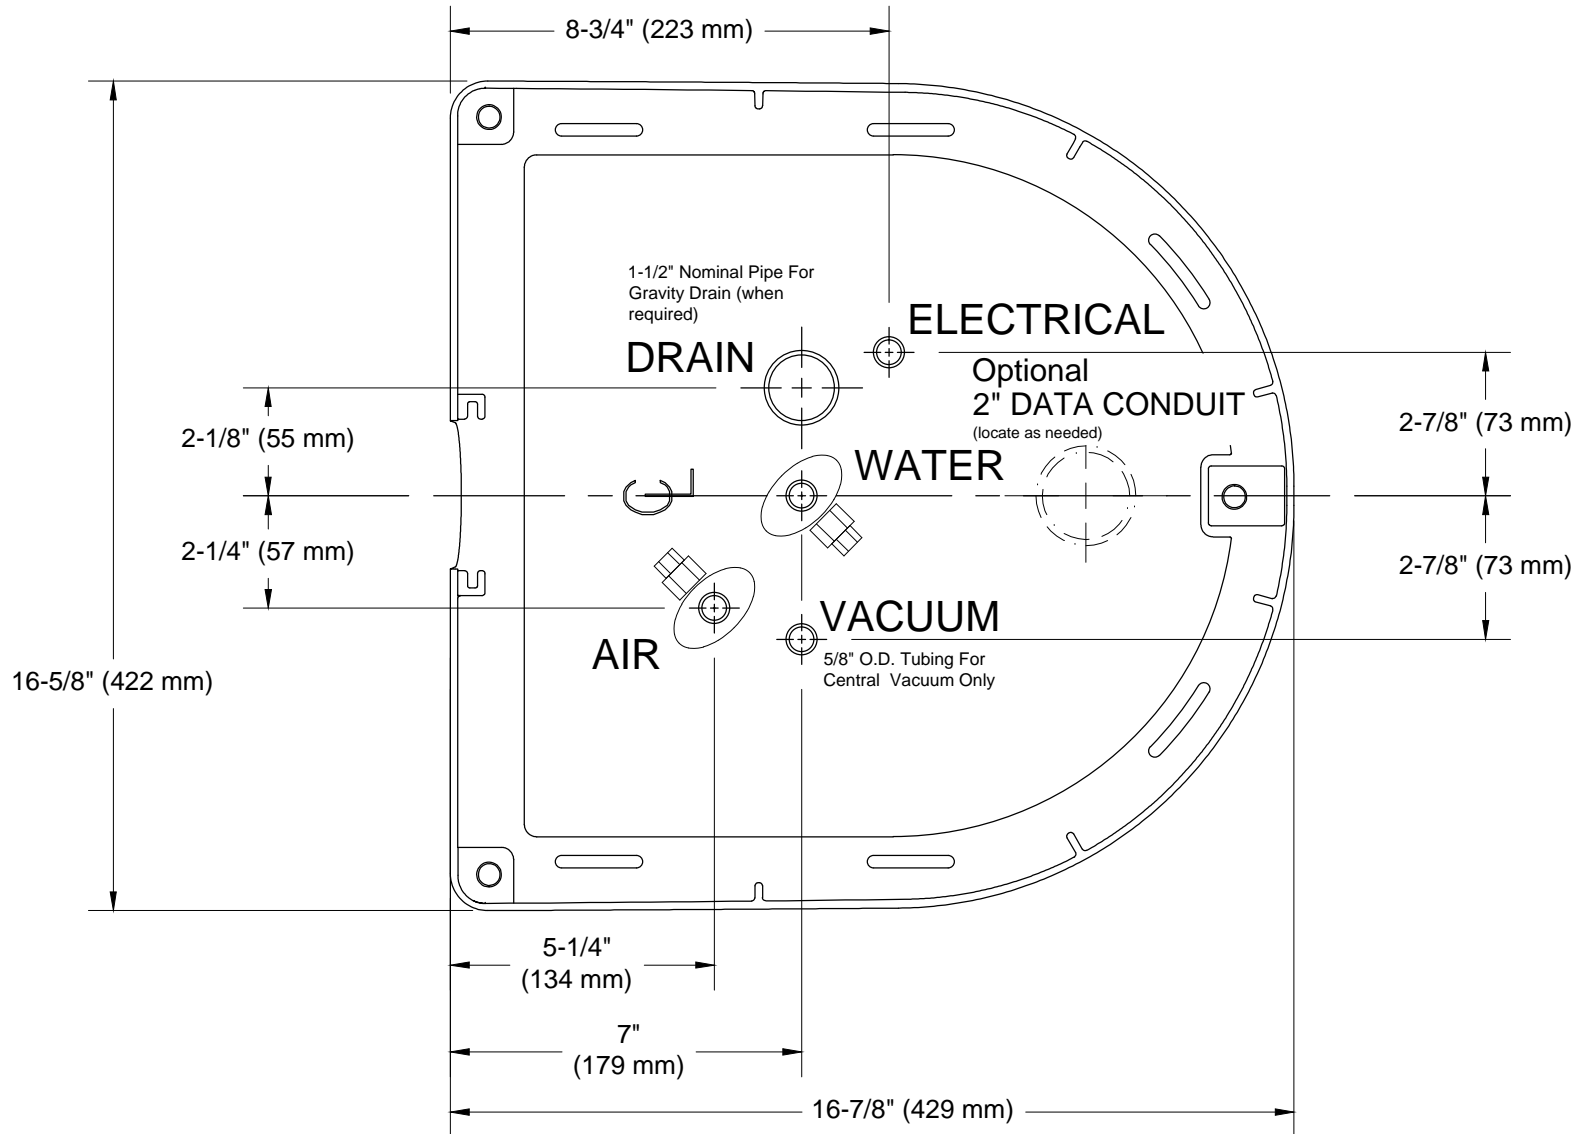

CHECK WITH LOCAL CODE AUTHORITIES ABOUT INSTALLATION REQUIREMENTS FOR THIS PRODUCT

A-dec 511 Floor Box