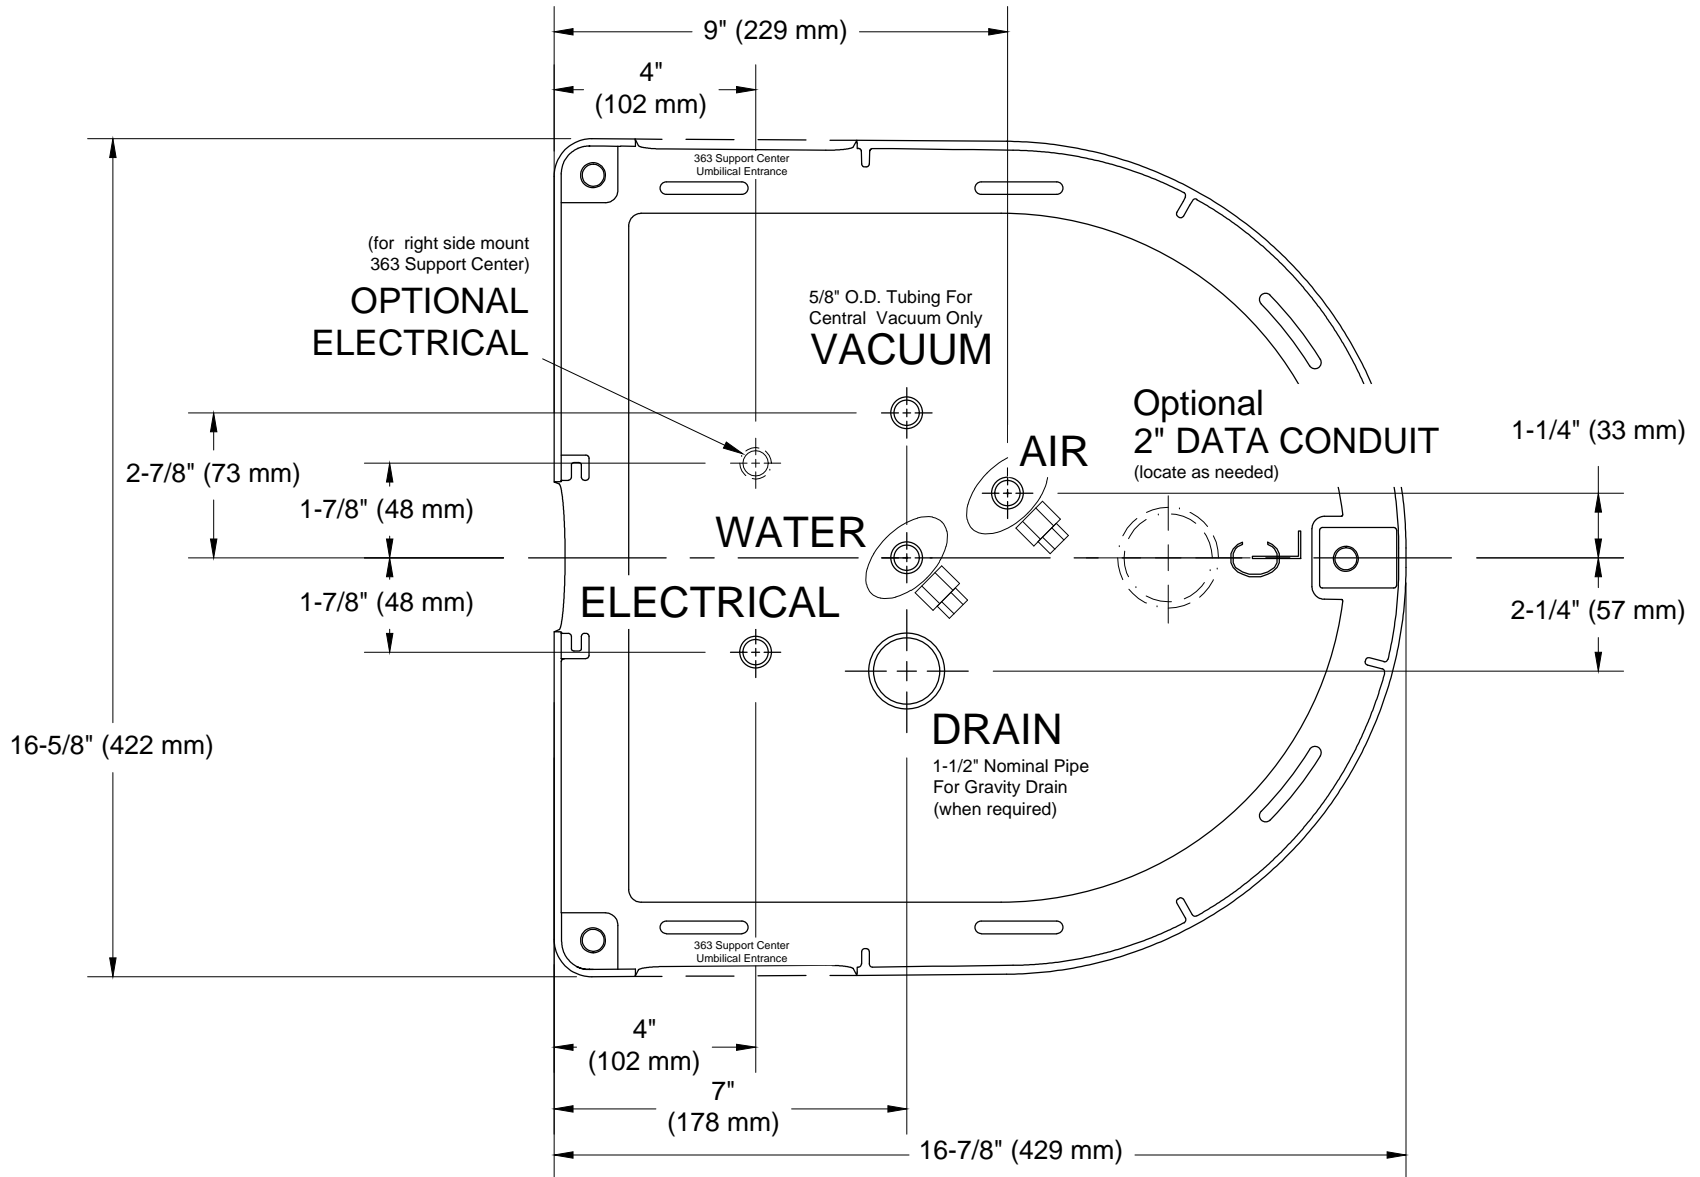

CHECK WITH LOCAL CODE AUTHORITIES ABOUT INSTALLATION REQUIREMENTS FOR THIS PRODUCT

A-dec 411 Floor Box 311 (Version B) Floor Box