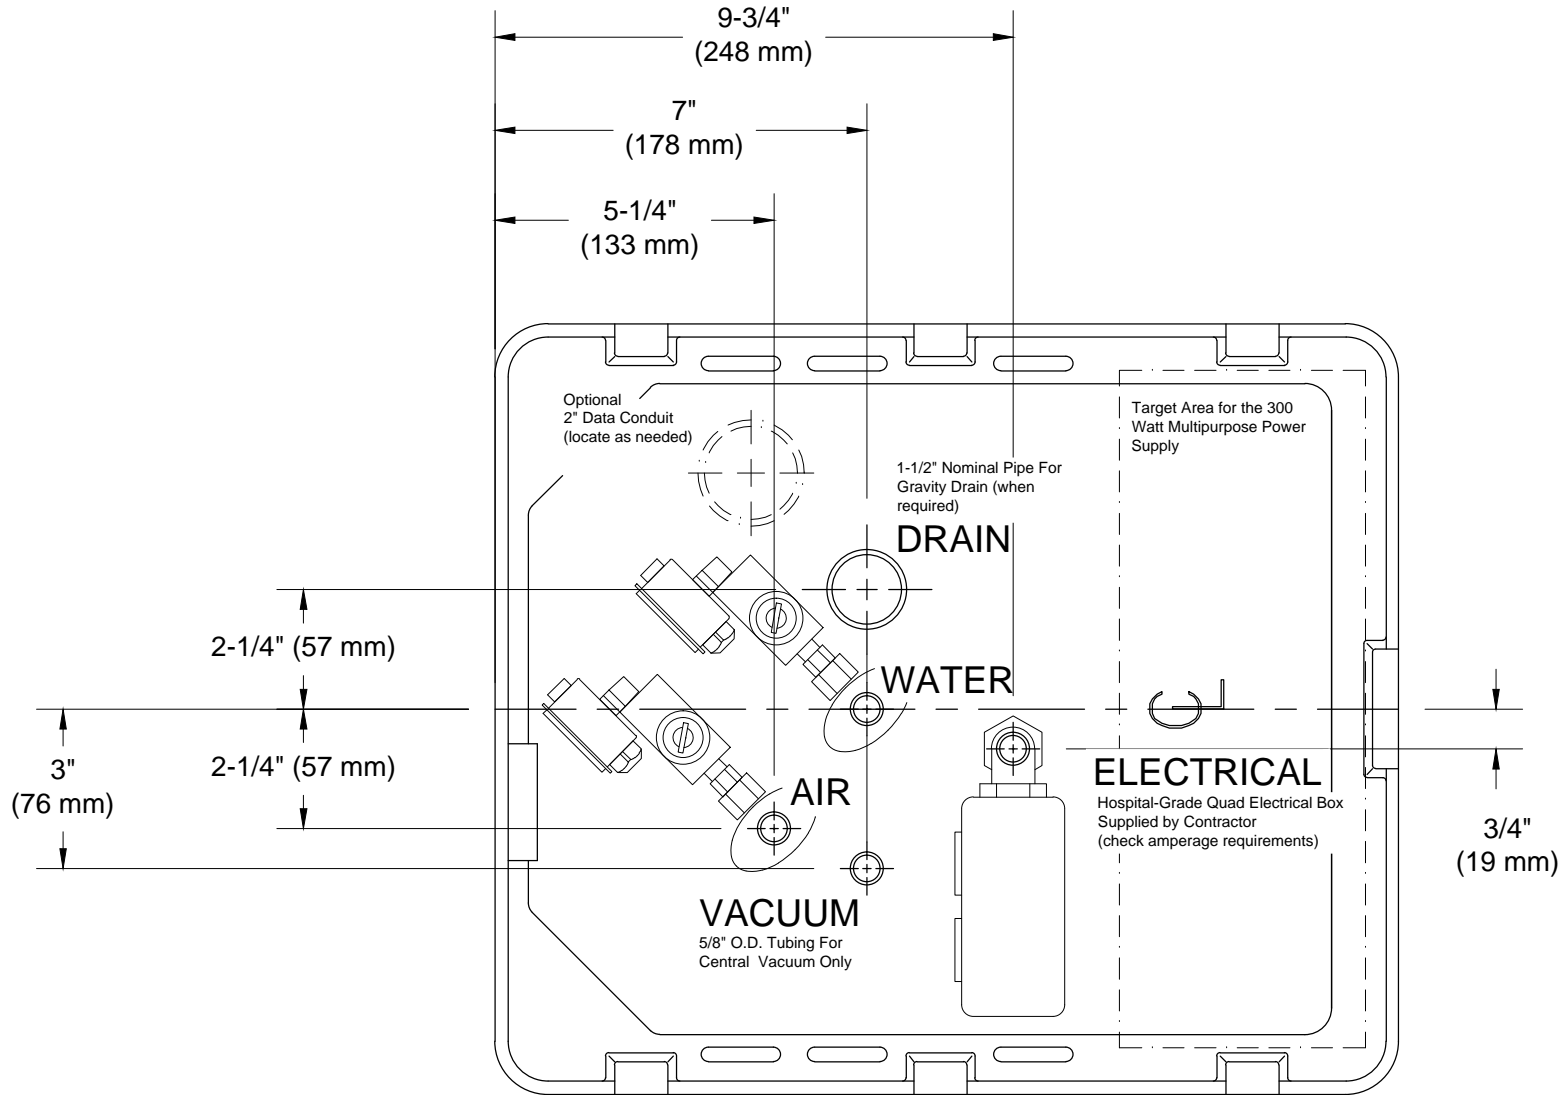

CHECK WITH LOCAL CODE AUTHORITIES ABOUT INSTALLATION REQUIREMENTS FOR THIS PRODUCT

Cascade Contour Floor Box

CHECK WITH LOCAL CODE AUTHORITIES ABOUT INSTALLATION REQUIREMENTS FOR THIS PRODUCT

Cascade Large Stainless Steel Floor Box

CHECK WITH LOCAL CODE AUTHORITIES ABOUT INSTALLATION REQUIREMENTS FOR THIS PRODUCT

Cascade Medium Stainless Steel Floor Box

CHECK WITH LOCAL CODE AUTHORITIES ABOUT INSTALLATION REQUIREMENTS FOR THIS PRODUCT