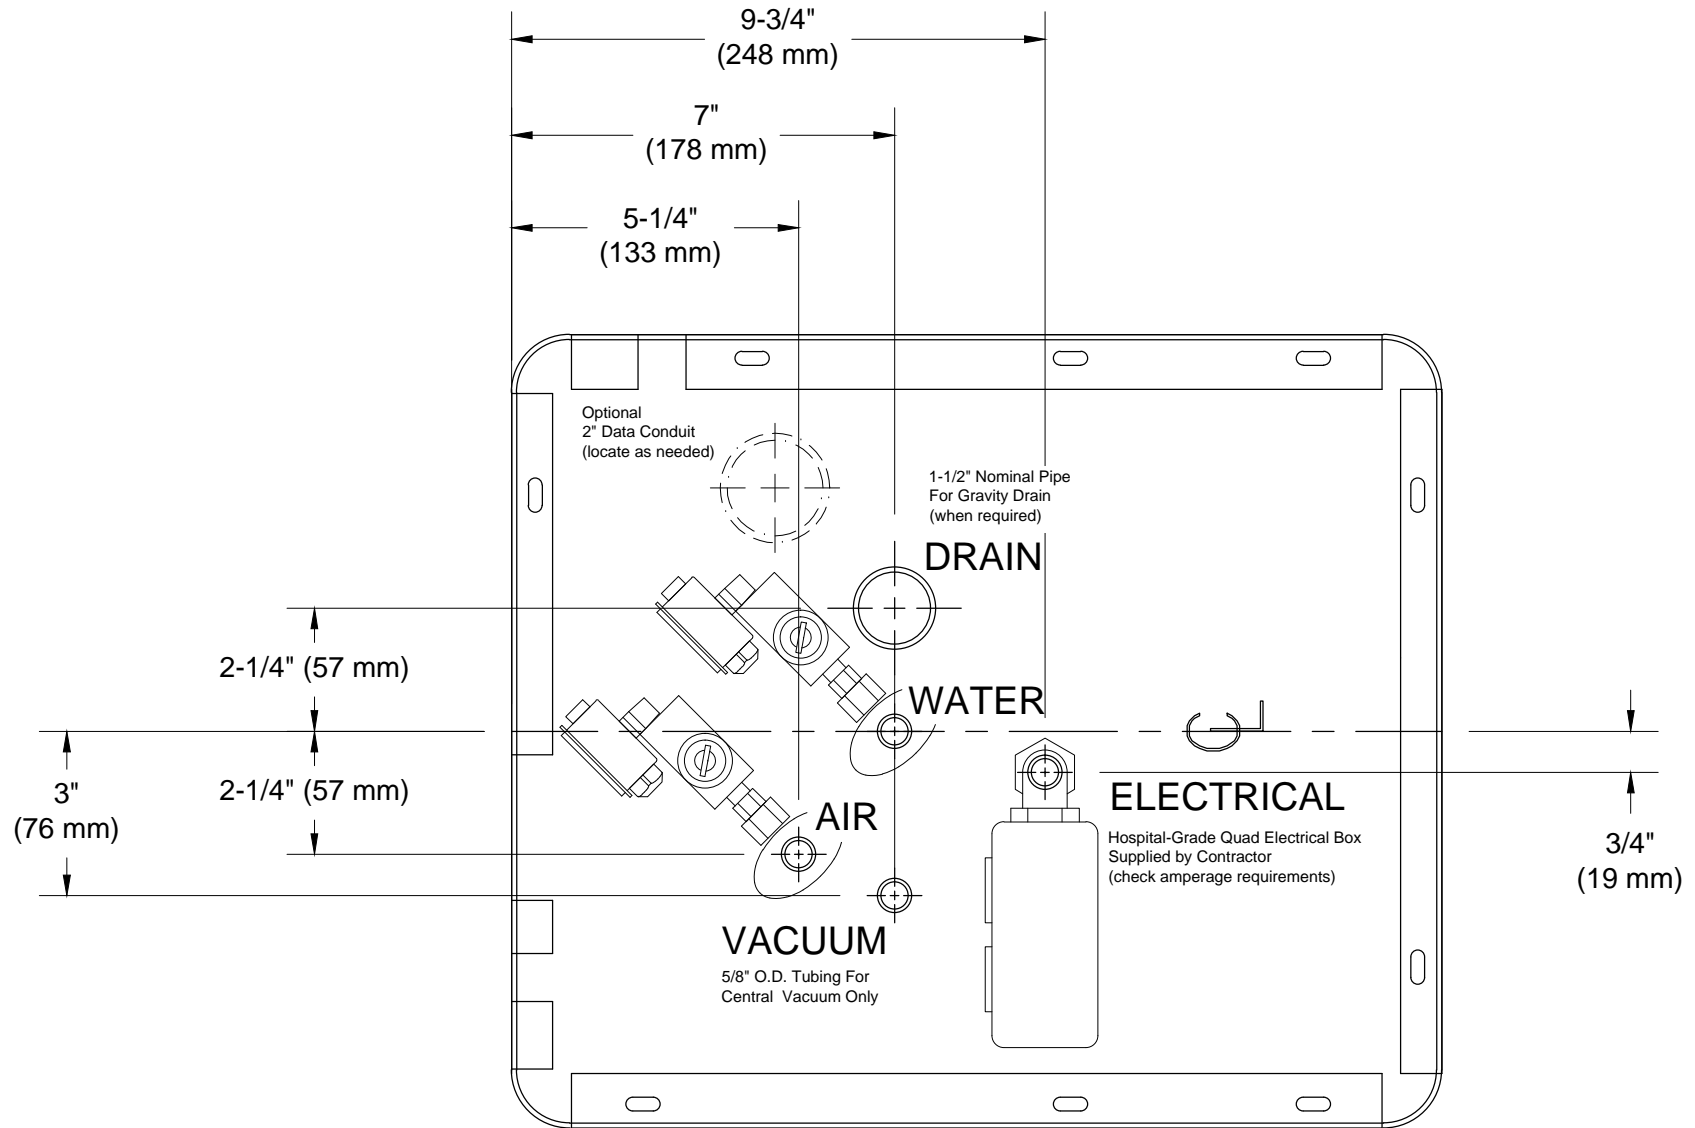

CHECK WITH LOCAL CODE AUTHORITIES ABOUT INSTALLATION REQUIREMENTS FOR THIS PRODUCT

Cascade Contour Floor Box

CHECK WITH LOCAL CODE AUTHORITIES ABOUT INSTALLATION REQUIREMENTS FOR THIS PRODUCT

Cascade Large Stainless Steel Floor Box

CHECK WITH LOCAL CODE AUTHORITIES ABOUT INSTALLATION REQUIREMENTS FOR THIS PRODUCT

Cascade Medium Stainless Steel Floor Box

CHECK WITH LOCAL CODE AUTHORITIES ABOUT INSTALLATION REQUIREMENTS FOR THIS PRODUCT